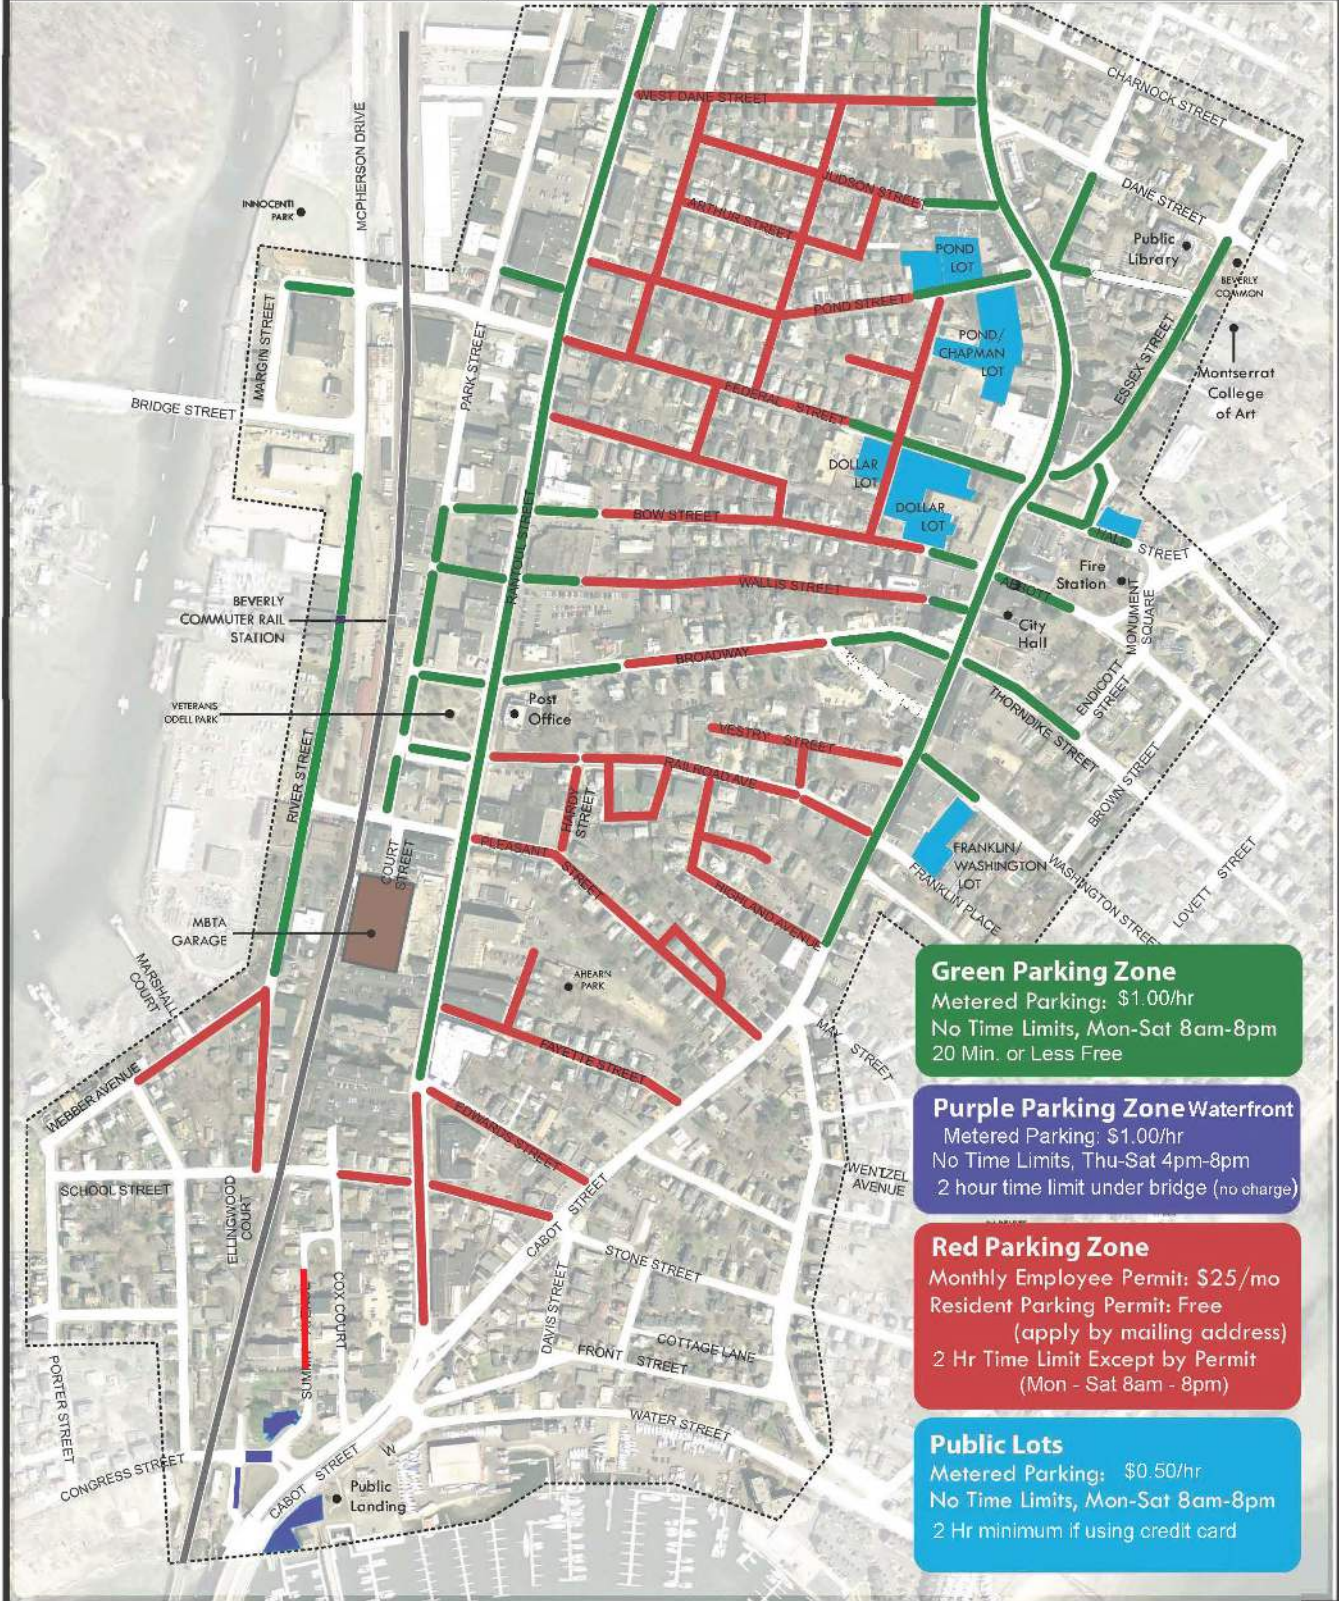

Downtown Beverly Parking District

Green Parking Zone
 Metered Parking: \$1.00/hr
 No Time Limits, Mon-Sat 8am-8pm
 20 Min. or Less Free

Purple Parking Zone Waterfront
 Metered Parking: \$1.00/hr
 No Time Limits, Thu-Sat 4pm-8pm
 2 hour time limit under bridge (no charge)

Red Parking Zone
 Monthly Employee Permit: \$25/mo
 Resident Parking Permit: Free
 (apply by mailing address)
 2 Hr Time Limit Except by Permit
 (Mon - Sat 8am - 8pm)

Public Lots
 Metered Parking: \$0.50/hr
 No Time Limits, Mon-Sat 8am-8pm
 2 Hr minimum if using credit card

Legend

- Green Parking Zone
- Purple Parking Zone
- Red Parking Zone
- Public Lots
- MBTA Garage
- Downtown Parking District